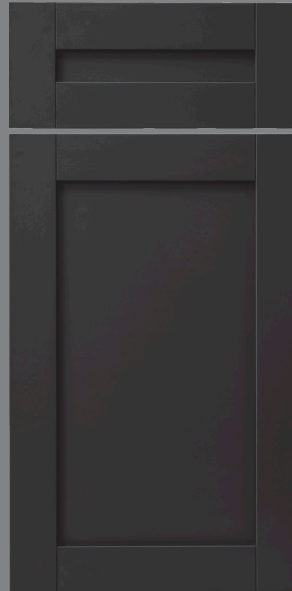

Light Rail w/heel

Scribe

Traditional Crown

Shaker Crown w/heel

Complimentary Products

Edgeband Rolls

Veneers

Floating Shelves

Cut-to-Size Panels

Fillers

Matte Doors

Rio 225
D.F.: Rio 225 C: Anthracite Matte

Cabo 225
D.F.: Cabo 225 C: Light Grey Matte

Boca 225
D.F.: Boca 225 C: Black Matte

Tobago 225
D.F.: Tobago 225 C: White Matte

Matte Mouldings

Scribe

Shaker Crown w/heel

Light Rail w/heel

Complimentary Matte Products

Edgeband Rolls

Floating Shelves

Veneers