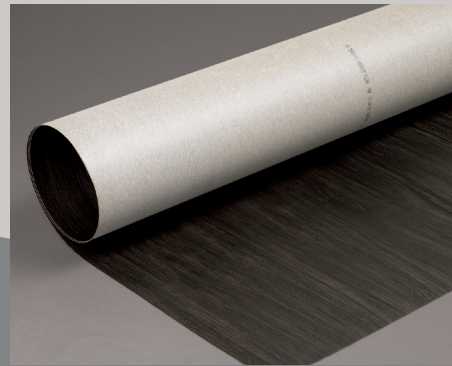

Moulding Options

Complimentary Products

Veneers