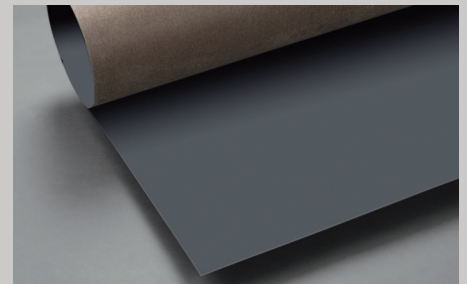

Matte Doors

Matte Mouldings

Complimentary Matte Products

Veneers