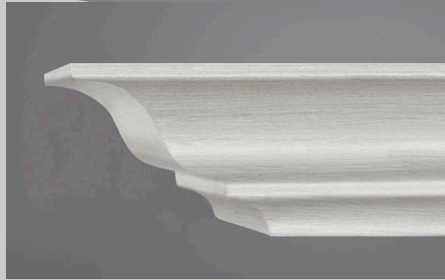

D.F.: Avalon Slab C: Bright White

Veracruz 225

D.F.: Veracruz 225 C: Bright White

Veracruz 275

D.F.: Veracruz 225 C: Bright White

Moulding Options

Baseboard

Cove Crown w/heel

Light Rail w/heel

Scribe

Traditional Crown

Shaker Crown w/heel

Complimentary Products

Edgeband Rolls

Veneers

Floating Shelves