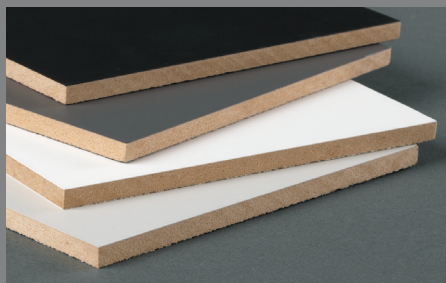

Matte Mouldings

Scribe

Shaker Crown w/heel

Light Rail w/heel

Complimentary Matte Products

Edgeband Rolls

Floating Shelves

Veneers

Cut-to-Size Panels

Fillers

Colors Available

Bright White

Bright White w/glaze

Canadian Grey

Monaco

Skye